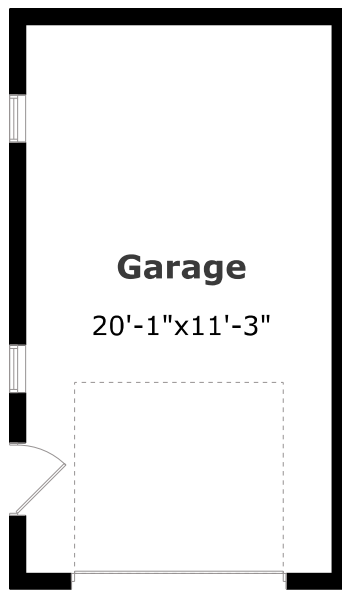

337 Douglas Avenue

Garage Plan