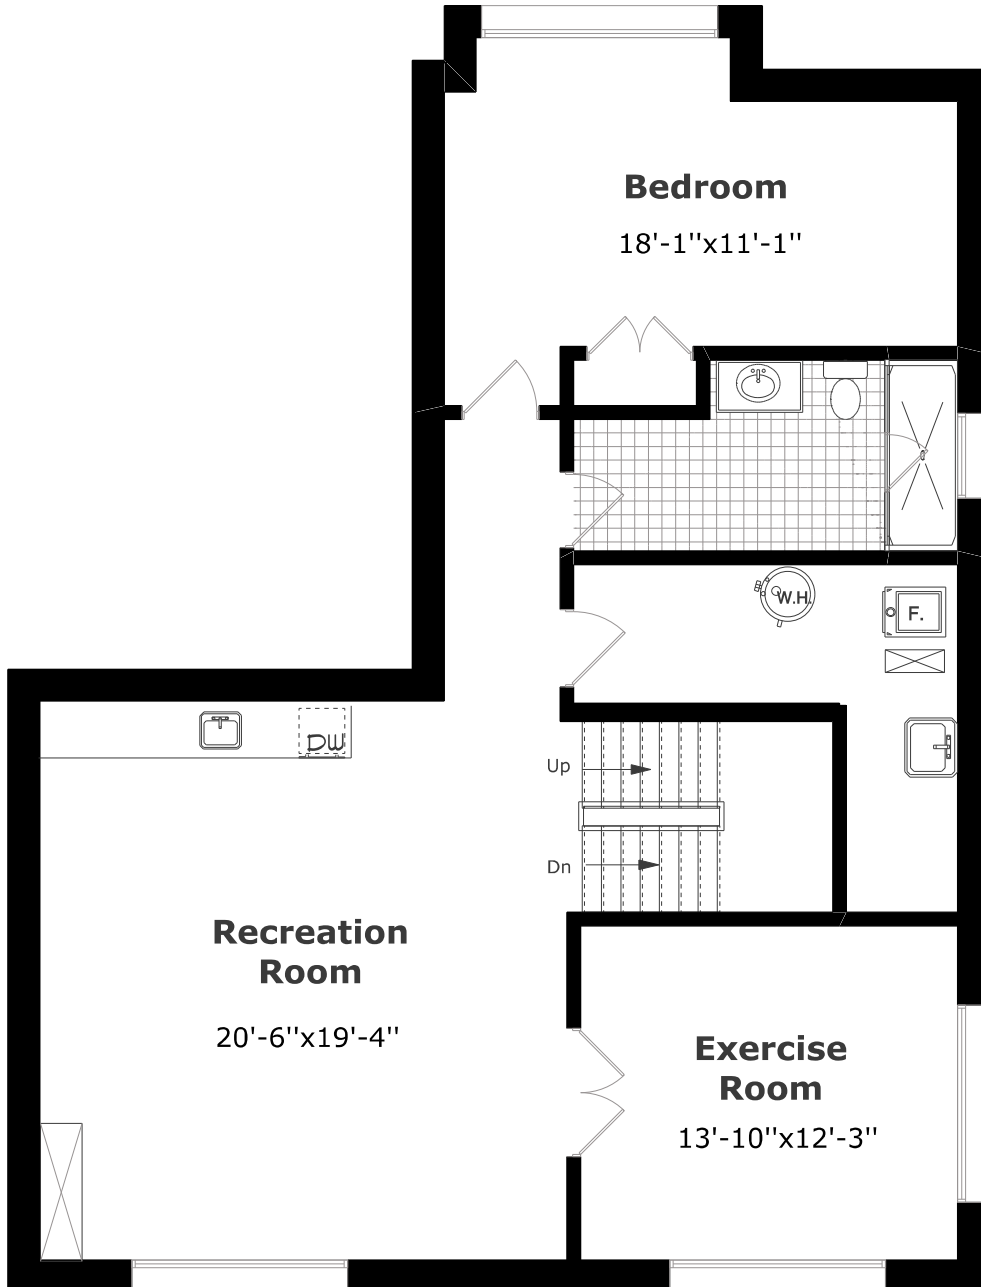

## 3rd Floor Plan

Measurements may not be 100% accurate. Floor Plans provided for illustrative purposes only. Room sizes not used to calculate area.

# 337 Douglas Avenue

Scale (ft)

Scale (M)

September 2020

## Basement Plan

Measurements may not be 100% accurate. Floor Plans provided for illustrative purposes only. Room sizes not used to calculate area.

## Garage Plan

Measurements may not be 100% accurate. Floor Plans provided for illustrative purposes only. Room sizes not used to calculate area.